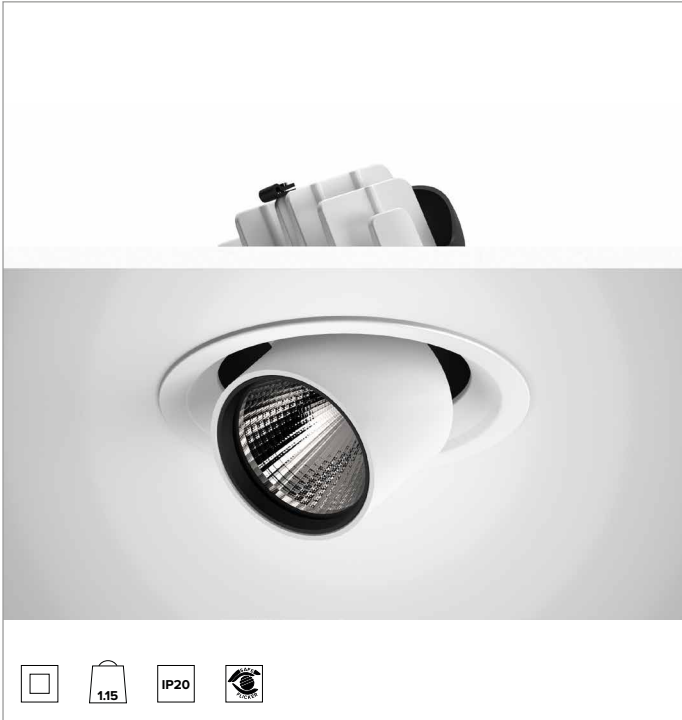

1T9135EL | CTEVO EXTRACTABLE 162

Recessed extractable LED projector

	4000K	H(m)	D(m)	Emax(lx)		
	Ra90			47°		
	Fixture Power	55W	1	0.87	9724	
	Source Flux	6926lm	2	1.74	2431	
	Fixture Flux	5571lm	3	2.61	1080	
	Efficacy	101lm/W	4	3.48	608	
TS1317	Imax=1407cd/klm	Imax	9744cd	5	4.34	389

CCT nominal: 4000K

Lifetime (L80/B10): >50000h tq +25°C

ILLUMINOTECHNICAL CHARACTERISTICS

MWFL - precision optics with a black silicone cut off ring. Convex faceted highly reflective anodised aluminium reflector and a holographic diffusion filter. UGR<19 (EN 12464-1).

Optic: REFLECTOR

Beam angles: MWFL

Optical efficiency: 80%

Fixture flux: 5571lm

Luminous efficacy: 101lm/W

Photobiological safety: Compliant with RG1 low risk group

MECHANICAL CHARACTERISTICS

Die-cast white painted anodised aluminium body and dissipator. Friction rotation system on hinges with adjustability of the fixture from -25°/+75° on a vertical plane and can be manually aimed to 355° on a horizontal plane. Trim version with an integrated white ring.

Colour and finish: Plaster white

Weight: 1.15Kg

Degree of protection: IP20

ELECTRICAL CHARACTERISTICS

Integrated electronic ON-OFF driver.

Fixture Power: 55W

Power supply: 220-240Vac 50/60Hz

Insulation Class: CLASS 2