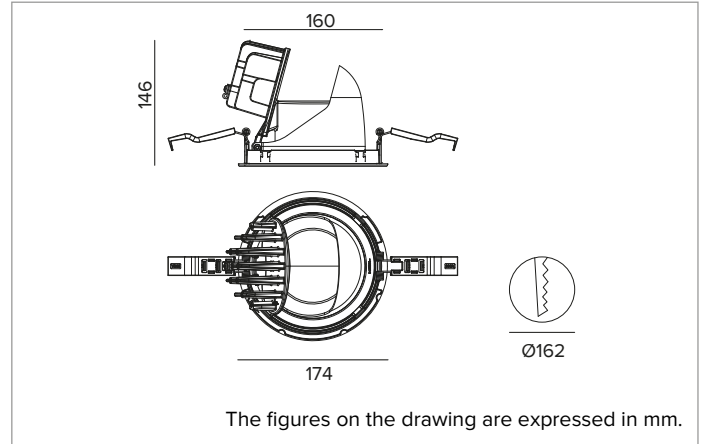

1T9135EL | CTEVO EXTRACTABLE 162

Recessed extractable LED projector

	4000K	H(m)	D(m)	Emax(lx)		
	Ra90			47°		
	Fixture Power	55W	1	0.87	9724	
	Source Flux	6926lm	2	1.74	2431	
	Fixture Flux	5571lm	3	2.61	1080	
	Efficacy	101lm/W	4	3.48	608	
TS1317	Imax=1407cd/klm	Imax	9744cd	5	4.34	389

Colour and finish: Plaster white

Weight: 1.15Kg

Degree of protection: IP20

ELECTRICAL CHARACTERISTICS

Integrated electronic ON-OFF driver.

Fixture Power: 55W

Power supply: 220-240Vac 50/60Hz

Insulation Class: CLASS 2